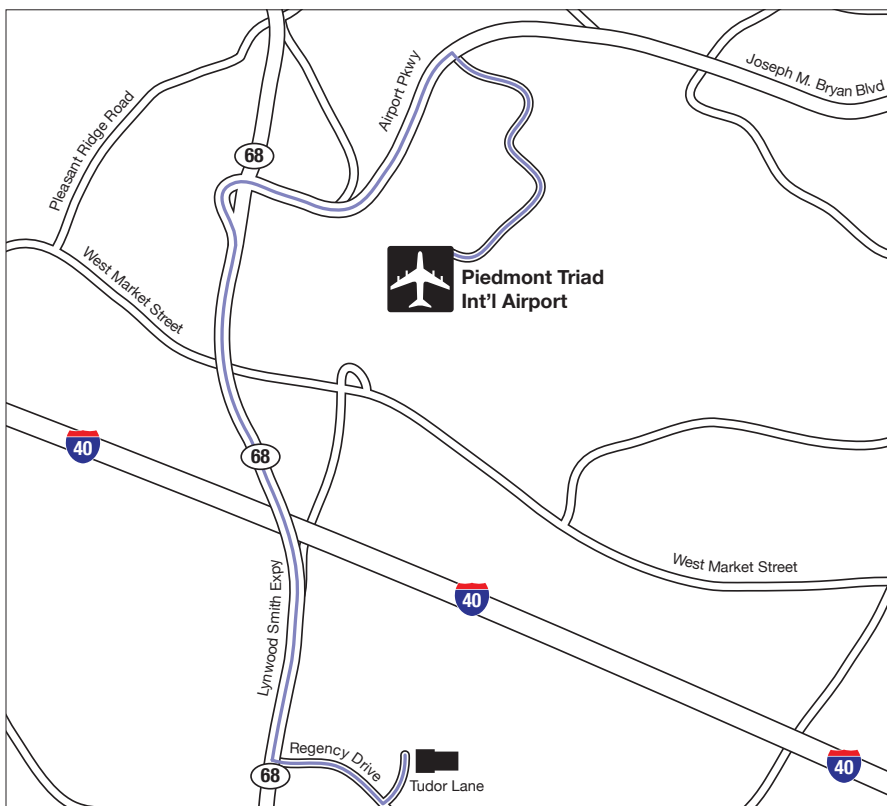

STERILMED®

*Reprocessing, Repair and Refurbishment
of Medical Devices, Equipment and Instruments*

Directions to SterilMed's North Carolina office from the Greensboro Airport

From:

Piedmont Triad Int'l Airport

To:

4210 Tudor Ln
Greensboro, NC 27410

1. Head southeast on S Triad Blvd
2. Slight left toward N Triad Blvd
3. Slight left at N Triad Blvd
4. Turn right toward Airport Pkwy/Joseph M Bryan Blvd
5. Turn left at Airport Pkwy/Joseph M Bryan Blvd
6. Take the ramp onto NC-68 S
7. Turn left at Regency Drive
8. Turn left at Tudor Ln